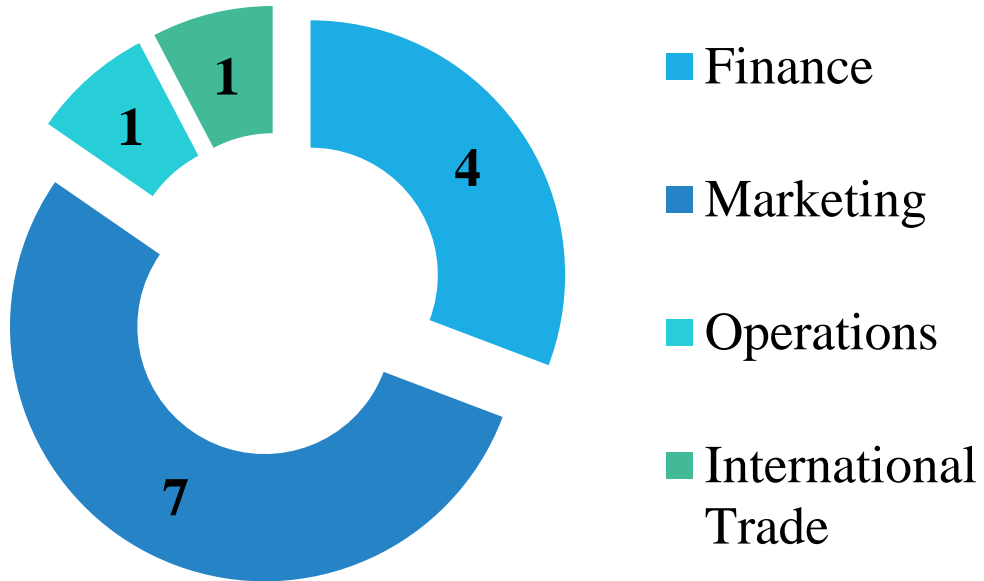

EDUCATIONAL BACKGROUND