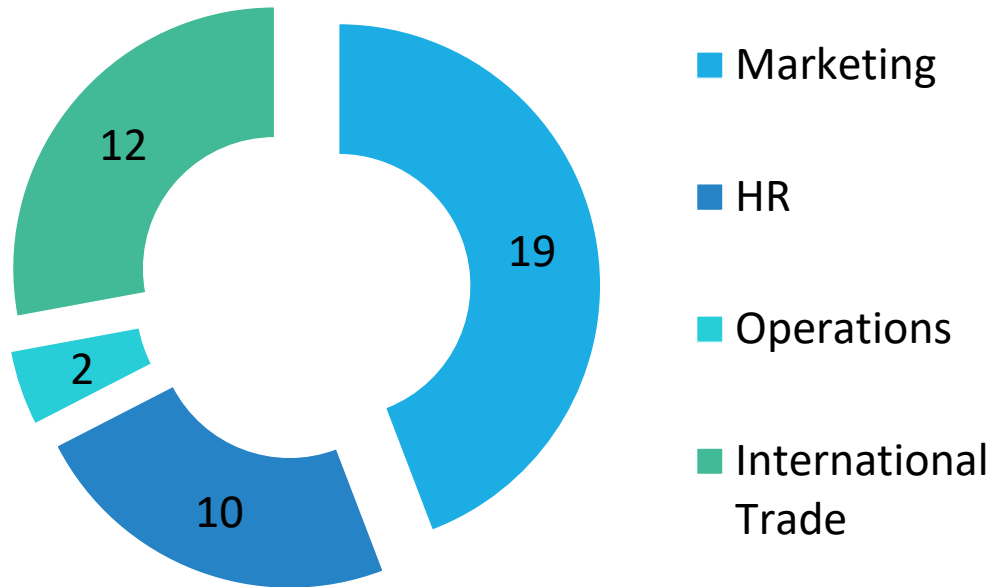

EDUCATIONAL BACKGROUND

Total Number of Students=118

MAJOR ELECTIVES

MARKETING

MINOR SPECIALIZATION OPTED

EDUCATIONAL BACKGROUND

FINANCE

MINOR SPECIALIZATION OPTED