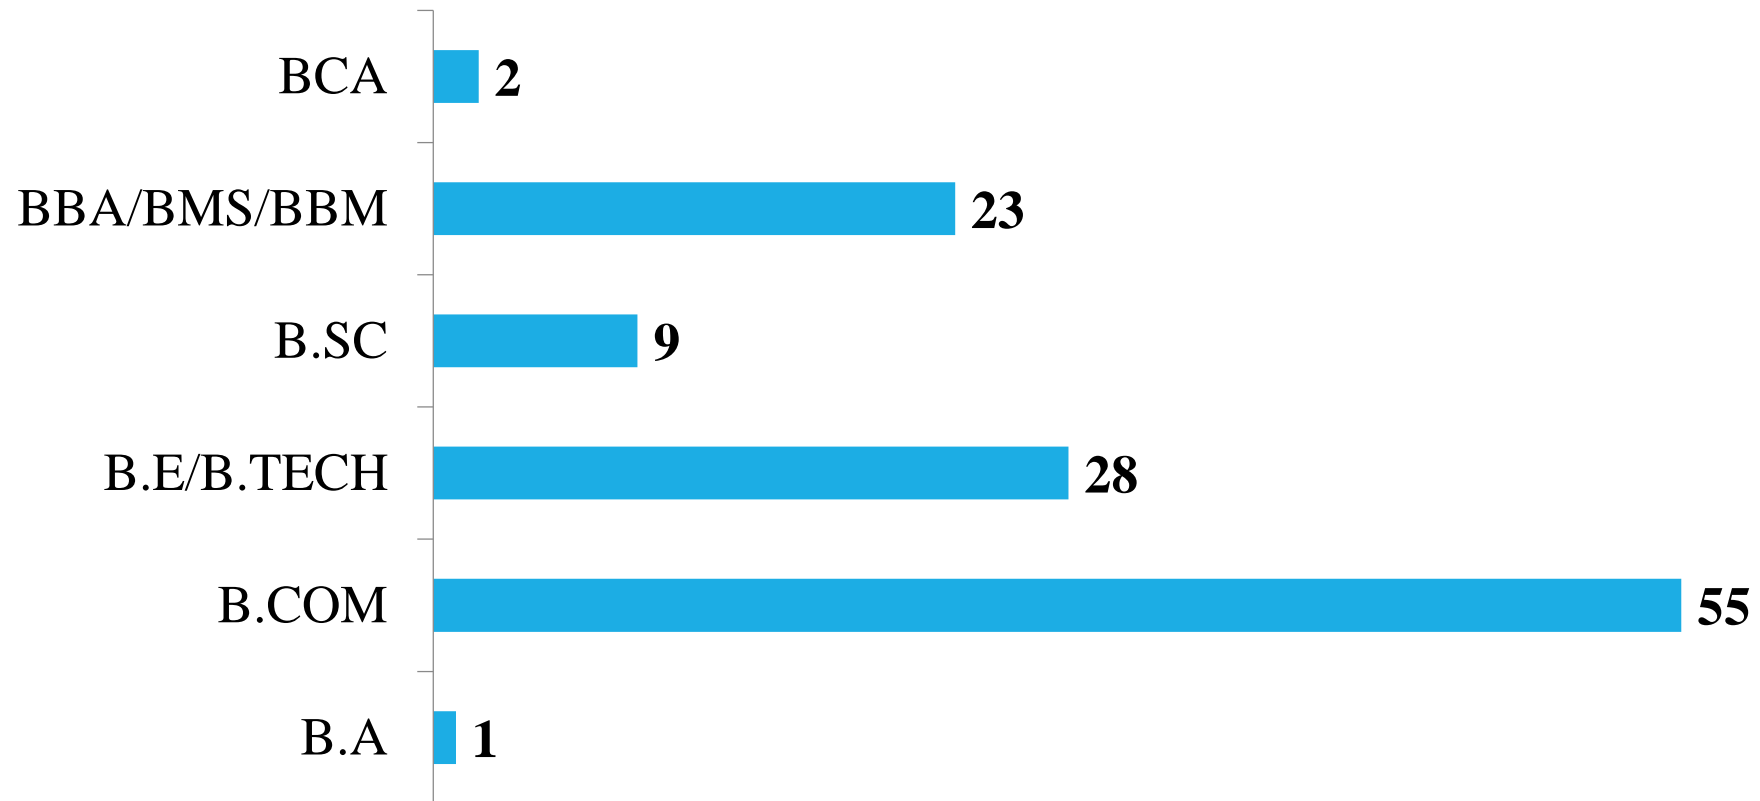

INTERNATIONAL LINK-UPS

IMDR also provides opportunities to students to get international exposure through its tie-up with **ESSCA** one of the top management institutes of France – to attend either a semester or summer programme in **ESSCA's** campuses in France, Budapest (Hungary) and Shanghai (China).

STRUCTURE OF PGDM PROGRAMME

INSTITUTE OFFERS SPECIALIZATION

MARKETING

FINANCE

HUMAN RESOURCES

OPERATIONS

INTERNATIONAL TRADE

SYSTEMS

EDUCATIONAL BACKGROUND

Total Number of Students=118

MAJOR ELECTIVES

MARKETING

MINOR SPECIALIZATION OPTED

EDUCATIONAL BACKGROUND

FINANCE

MINOR SPECIALIZATION OPTED