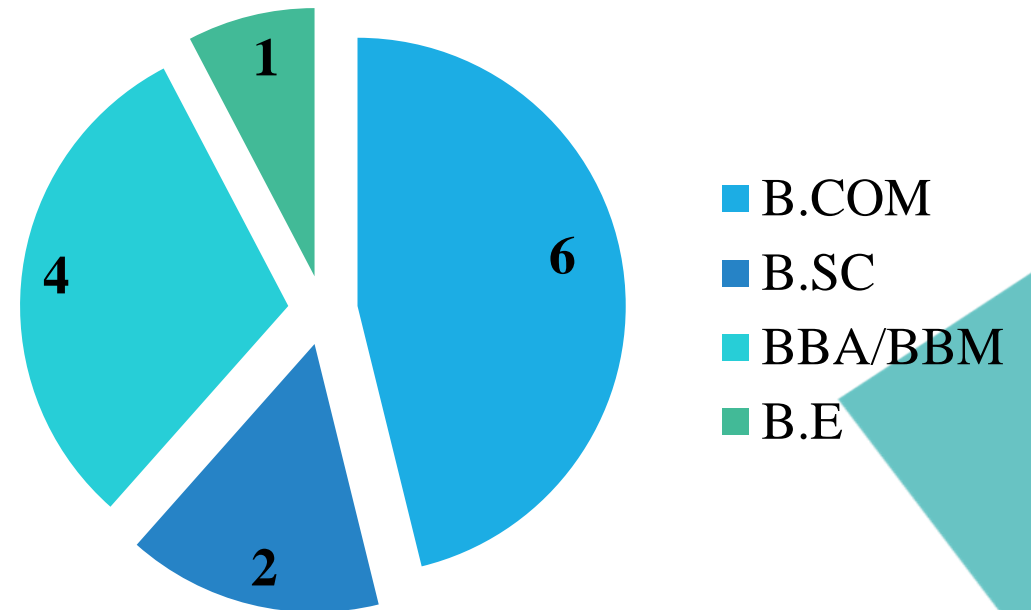

EDUCATIONAL BACKGROUND

Total Number of Students=118

MAJOR ELECTIVES

MARKETING

MINOR SPECIALIZATION OPTED

EDUCATIONAL BACKGROUND

FINANCE

MINOR SPECIALIZATION OPTED

EDUCATIONAL BACKGROUND

HUMAN RESOURCES

MINOR SPECILIZATION OPTED

EDUCATIONAL BACKGROUND

OPERATIONS

MINOR SPECIALIZATION OPTED

EDUCATIONAL BACKGROUND

INTERNSHIP COMPANIES

PAST RECRUITERS

INSTITUTE AT A GLANCE

CONTACTS

Placement Faculty-In-Charge:

Contact Person	Contact Number
Dr. Giribala Dewashtale	+91 9822242101

Senior Placements Committee:

Contact Person	Contact Number
Sahisha Shirodker	+91 8698969246
Shreyas Sawant Desai	+91 9405098298
Sagar Bijpuria	+91 9004911686
Shekhar Gundalwar	+91 9765990007
Prafull Khade	+91 9893348369
Kunal Damgude	+91 9579989666
Megha Shukla	+91 9111534315