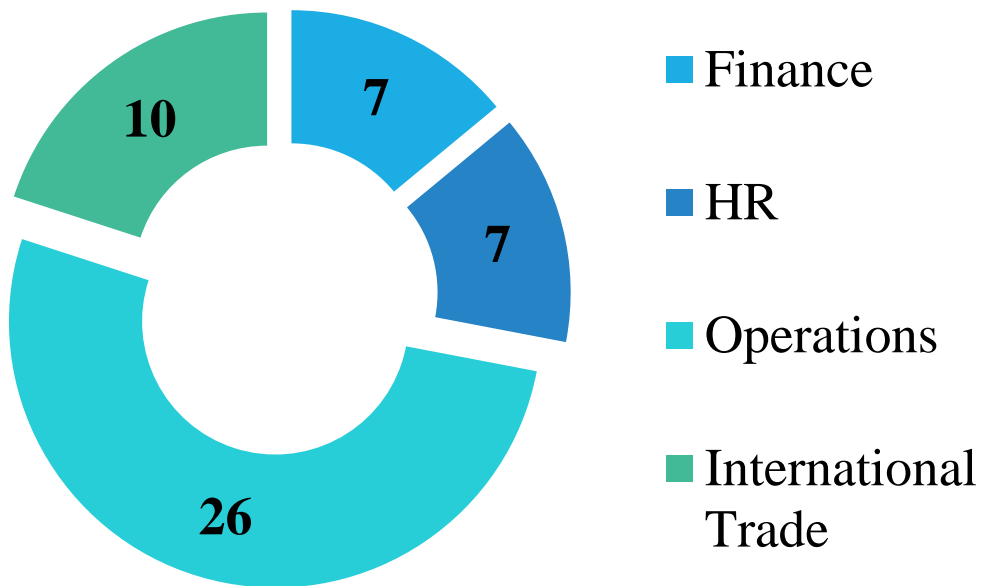

EDUCATIONAL BACKGROUND

Total Number of Students=118

MAJOR ELECTIVES

MARKETING

MINOR SPECIALIZATION OPTED

EDUCATIONAL BACKGROUND

FINANCE

MINOR SPECIALIZATION OPTED