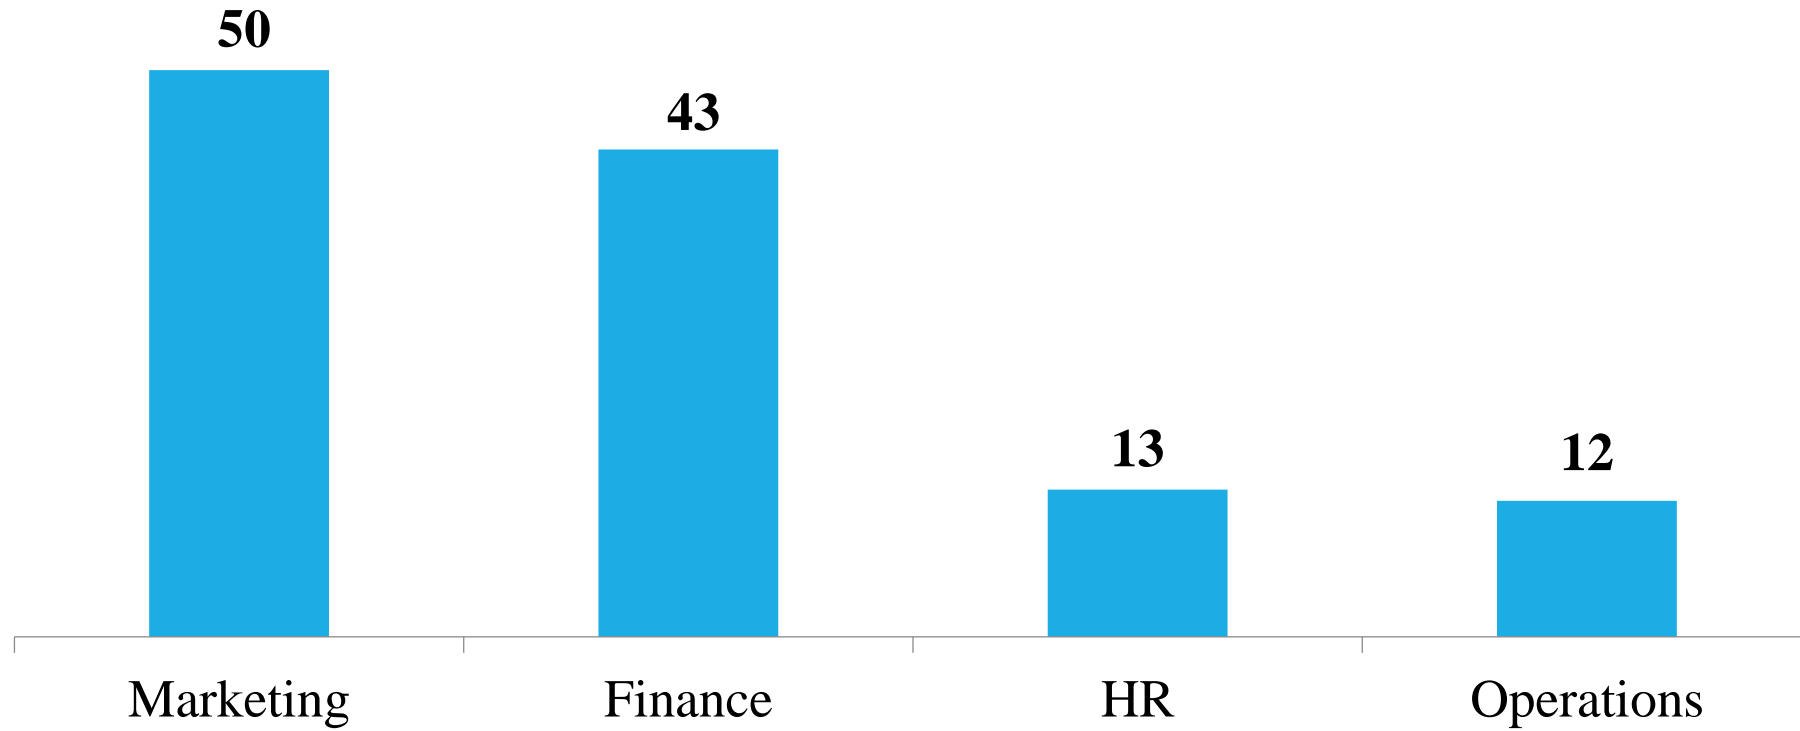

MAJOR ELECTIVES