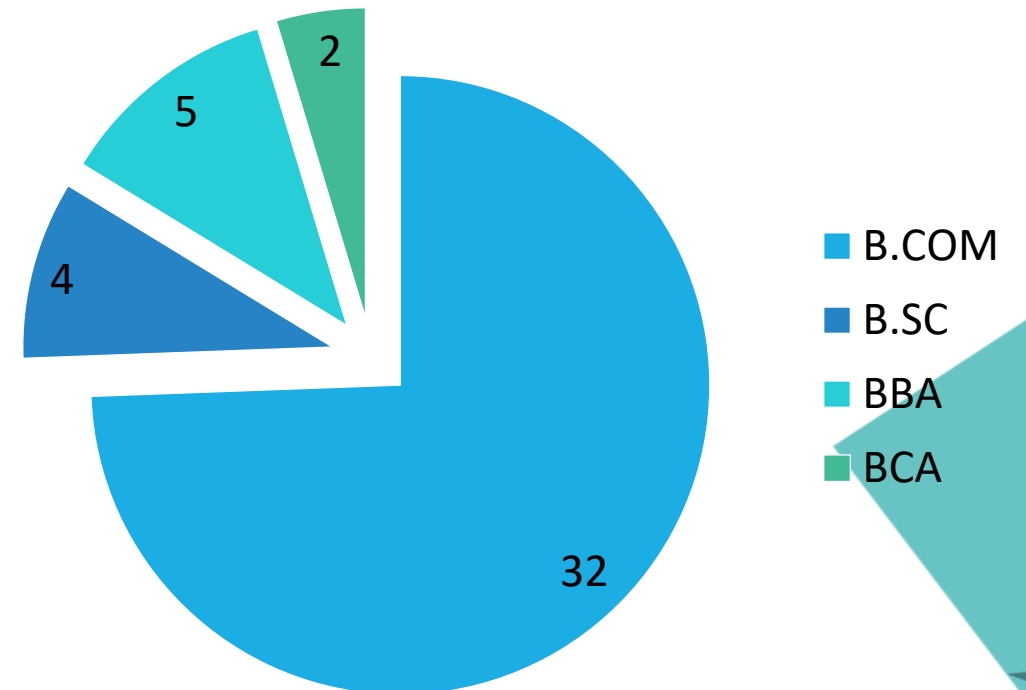

EDUCATIONAL BACKGROUND

Total Number of Students=118

MAJOR ELECTIVES

MARKETING

MINOR SPECIALIZATION OPTED

EDUCATIONAL BACKGROUND

FINANCE

MINOR SPECIALIZATION OPTED

EDUCATIONAL BACKGROUND

HUMAN RESOURCES

MINOR SPECILIZATION OPTED

EDUCATIONAL BACKGROUND

OPERATIONS

MINOR SPECIALIZATION OPTED

EDUCATIONAL BACKGROUND

INTERNSHIP COMPANIES